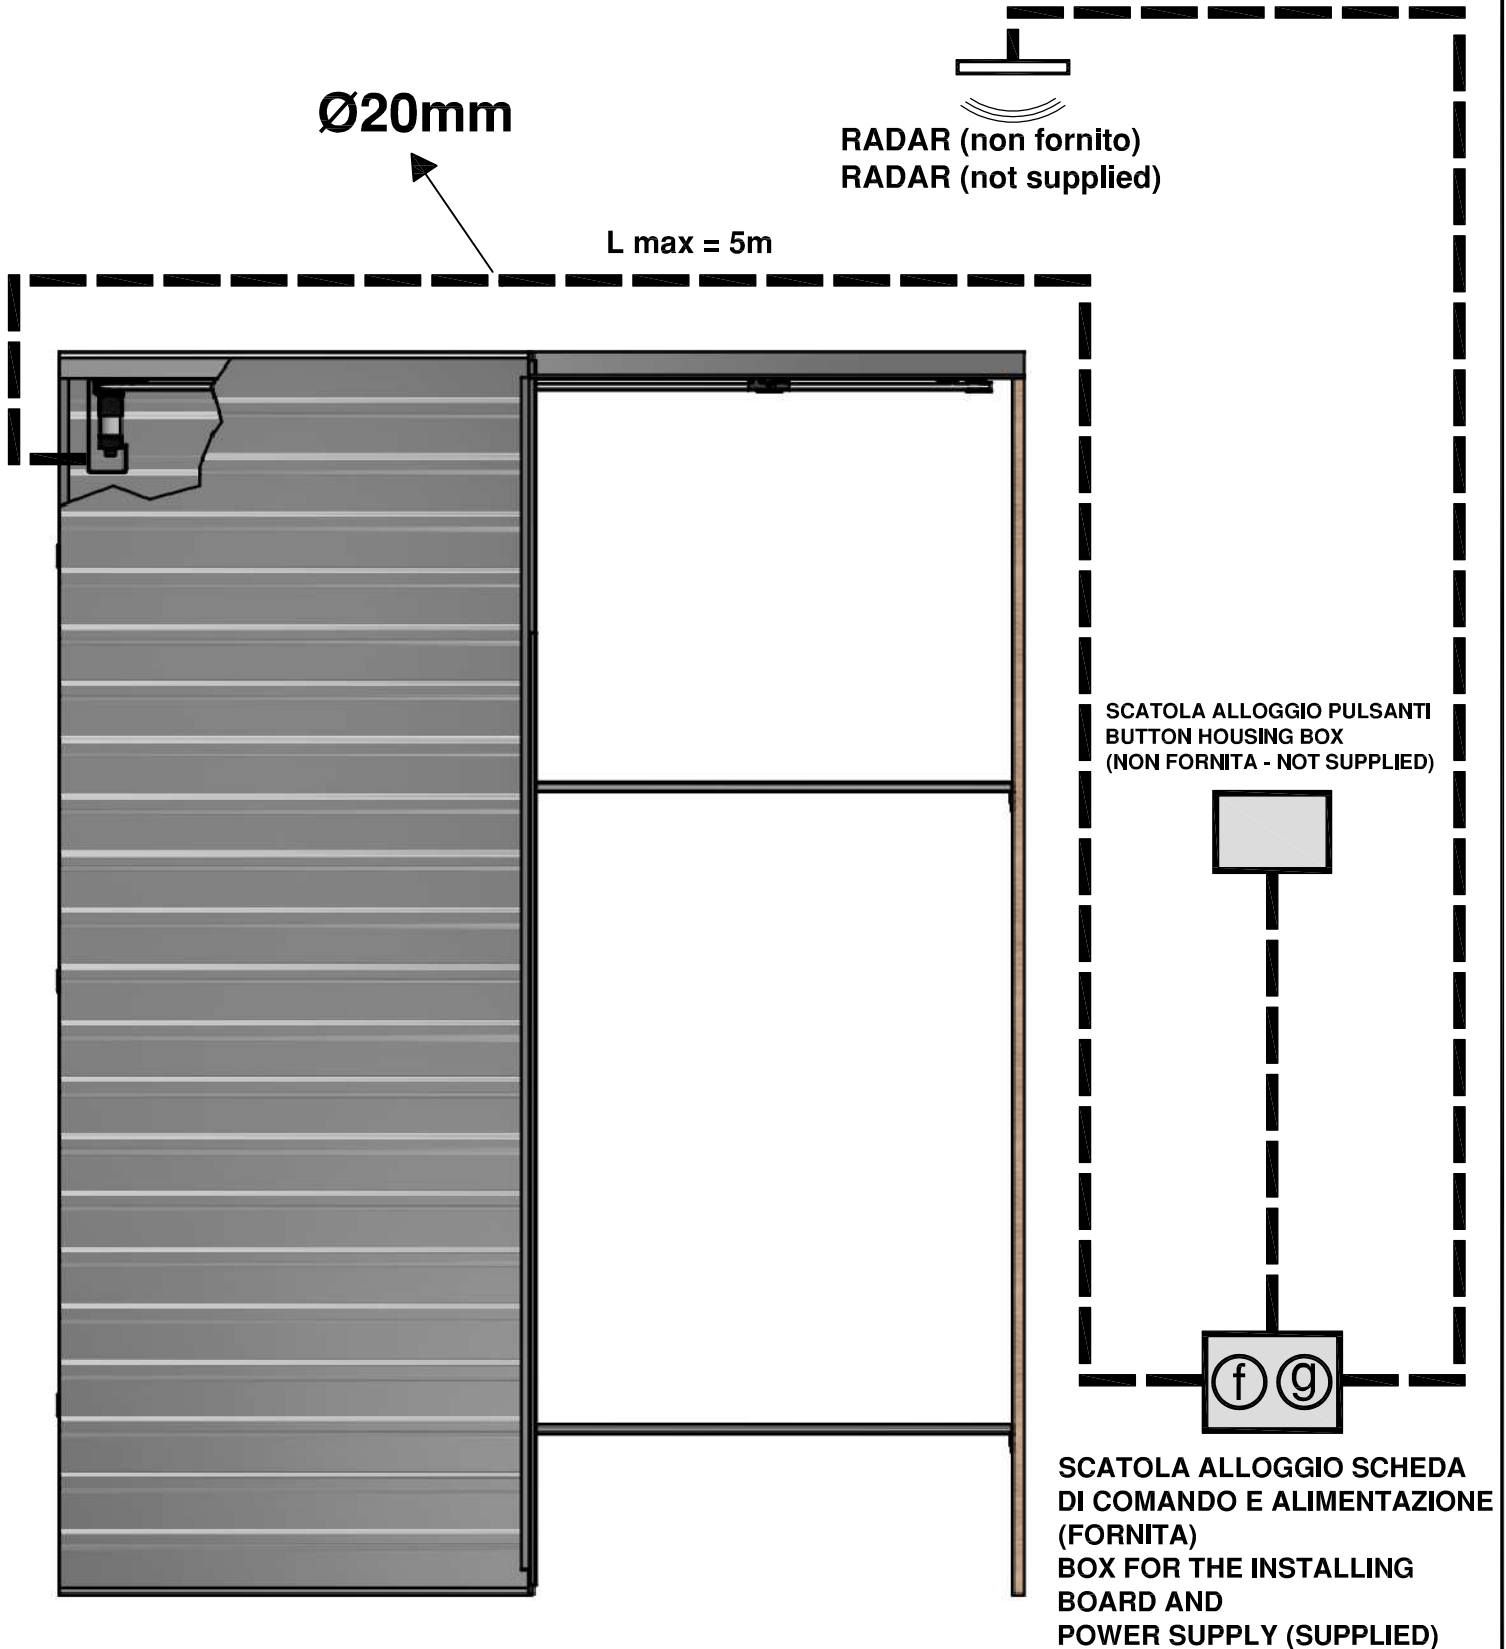

1

**COD.ART.:KTMTICI00000NW**

2a

- (a) Pz.1
- (b) Pz.1
- (c) 7 m
- (d) Pz.1
- (e) Pz.3
- (f) Pz.1
- (g) Pz.1

2b

3a

3b

4a

4b

5a

5b

**PER PANNELLO PORTA IN LEGNO - FOR WOODEN DOOR PANEL Pag.6**  
**PER PANNELLO PORTA IN VETRO - FOR GLASS DOOR PANEL Pag.10**

6a

**PER PANNELLO PORTA IN LEGNO - FOR WOODEN DOOR PANEL**

6b

7a