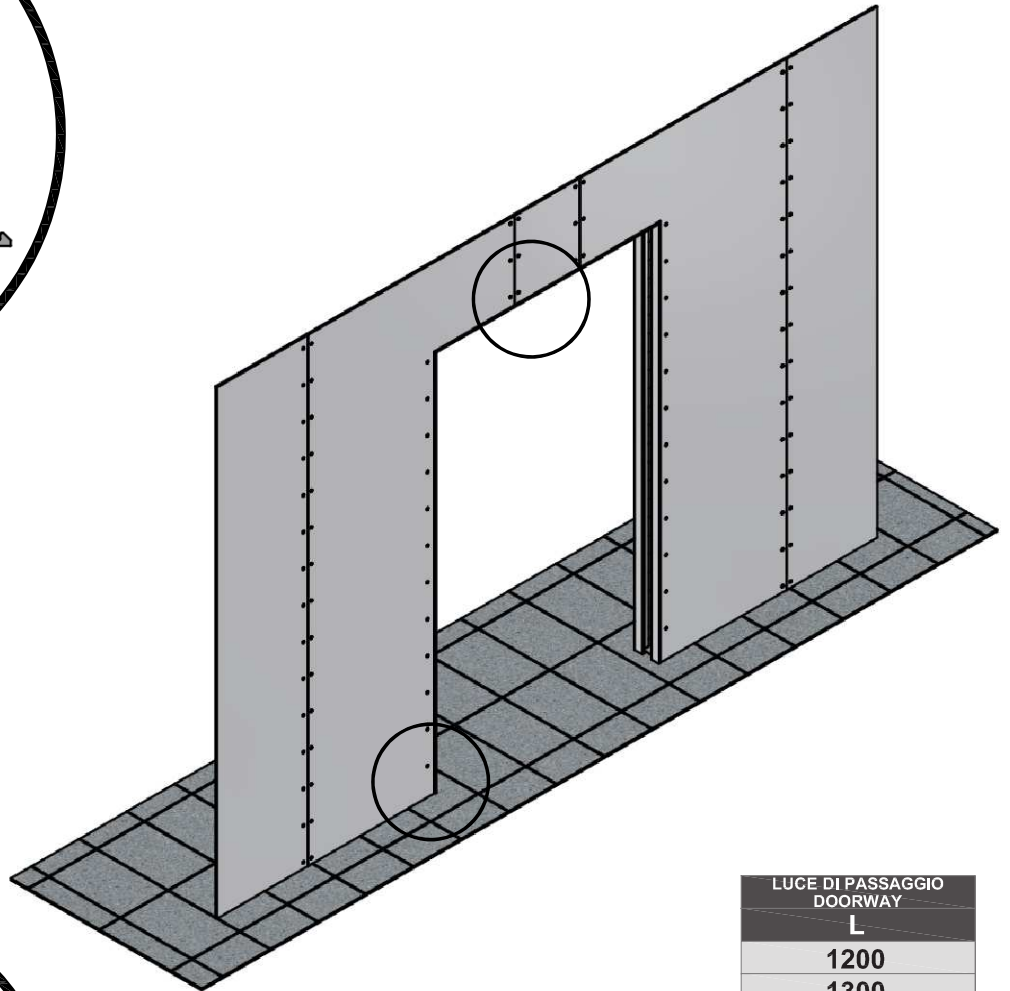

# 8 SINGOLA LASTRA - SINGLE PLASTERBOARD SHEET

LUCE DI PASSAGGIO DOORWAY	
L	
1200	
1300	
1400	
1500	
1600	
1700	
1800	
1900	
2000	
2100	
2200	
2300	
2400	

misure in mm  
measurements in mm