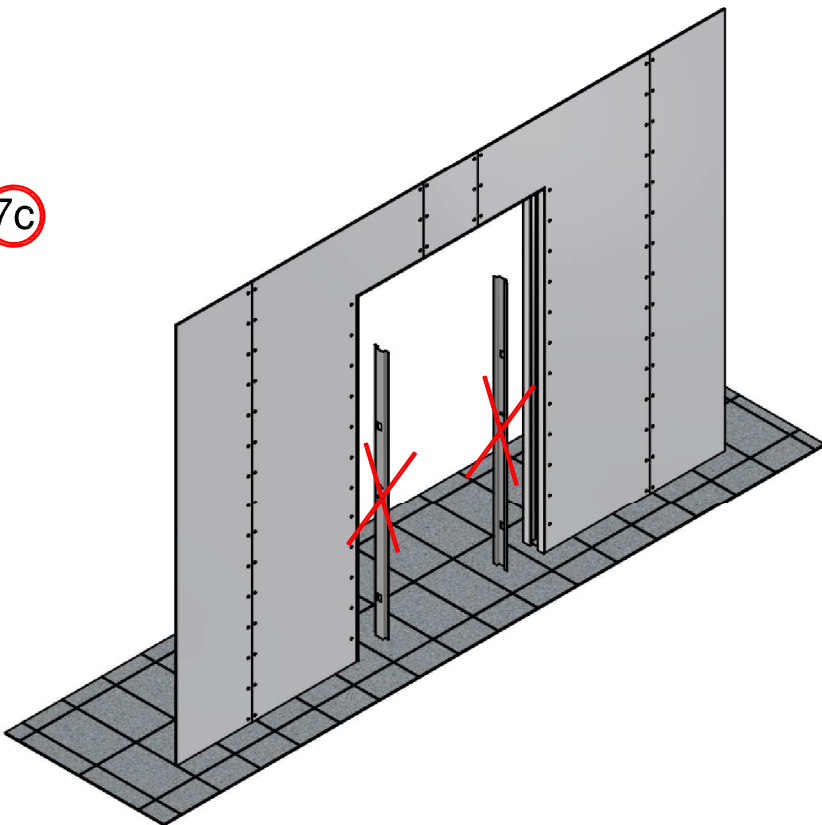

# 8 SINGOLA LASTRA - SINGLE PLASTERBOARD SHEET

LUCE DI PASSAGGIO DOORWAY	
L	
1200	
1300	
1400	
1500	
1600	
1700	
1800	
1900	
2000	
2100	
2200	
2300	
2400	

misure in mm  
measurements in mm